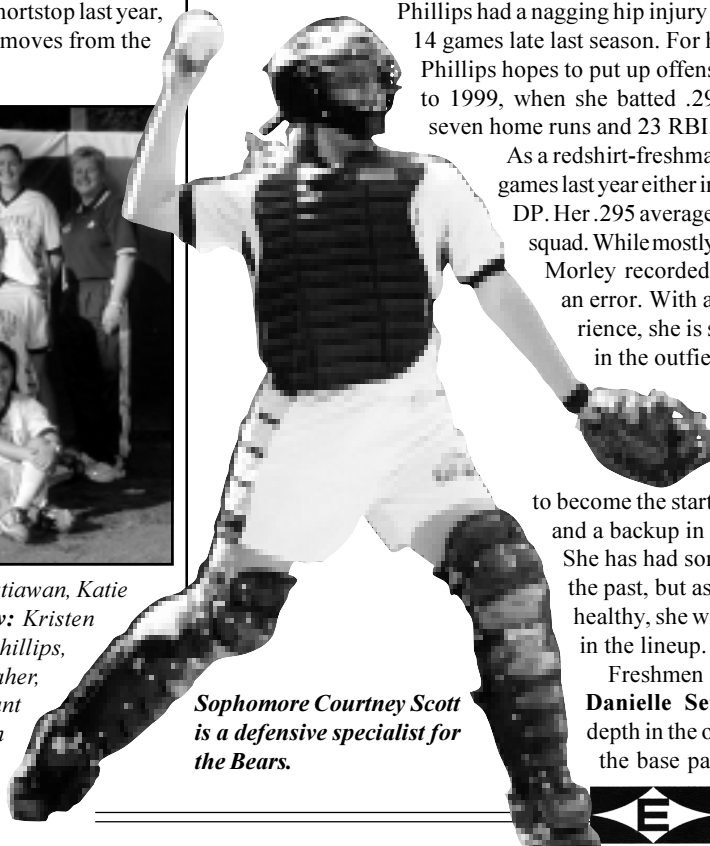

Dueñas started all 74 games for the Bears last season, mostly in left field. She serves as a backup to Scott behind the plate and can play the infield if called upon. A career .198 hitter prior to last season, Dueñas batted a career-high .260 last year. She has worked hard during this offseason and expects to become an even greater offensive threat for the Bears.

Phillips had a nagging hip injury that sidelined her for 14 games late last season. For her senior campaign, Phillips hopes to put up offensive numbers similar to 1999, when she batted .294 with a team-high seven home runs and 23 RBI.

As a redshirt-freshman, Morley started 56 games last year either in the outfield or as the DP. Her .295 average ranked fourth on the squad. While mostly patrolling right field, Morley recorded 26 putouts without an error. With another year of experience, she is sure to be a mainstay in the outfield for Cal.

According to Ninemire, **Mikella Pedretti** has great potential to become the starting DP for the Bears and a backup in the outfield, as well. She has had some back problems in the past, but as long as she can stay healthy, she will compete for a spot in the lineup.

Freshmen **Katie Andrew** and **Danielle Setiawan** should add depth in the outfield and speed on the base paths.

Sophomore Courtney Scott is a defensive specialist for the Bears.